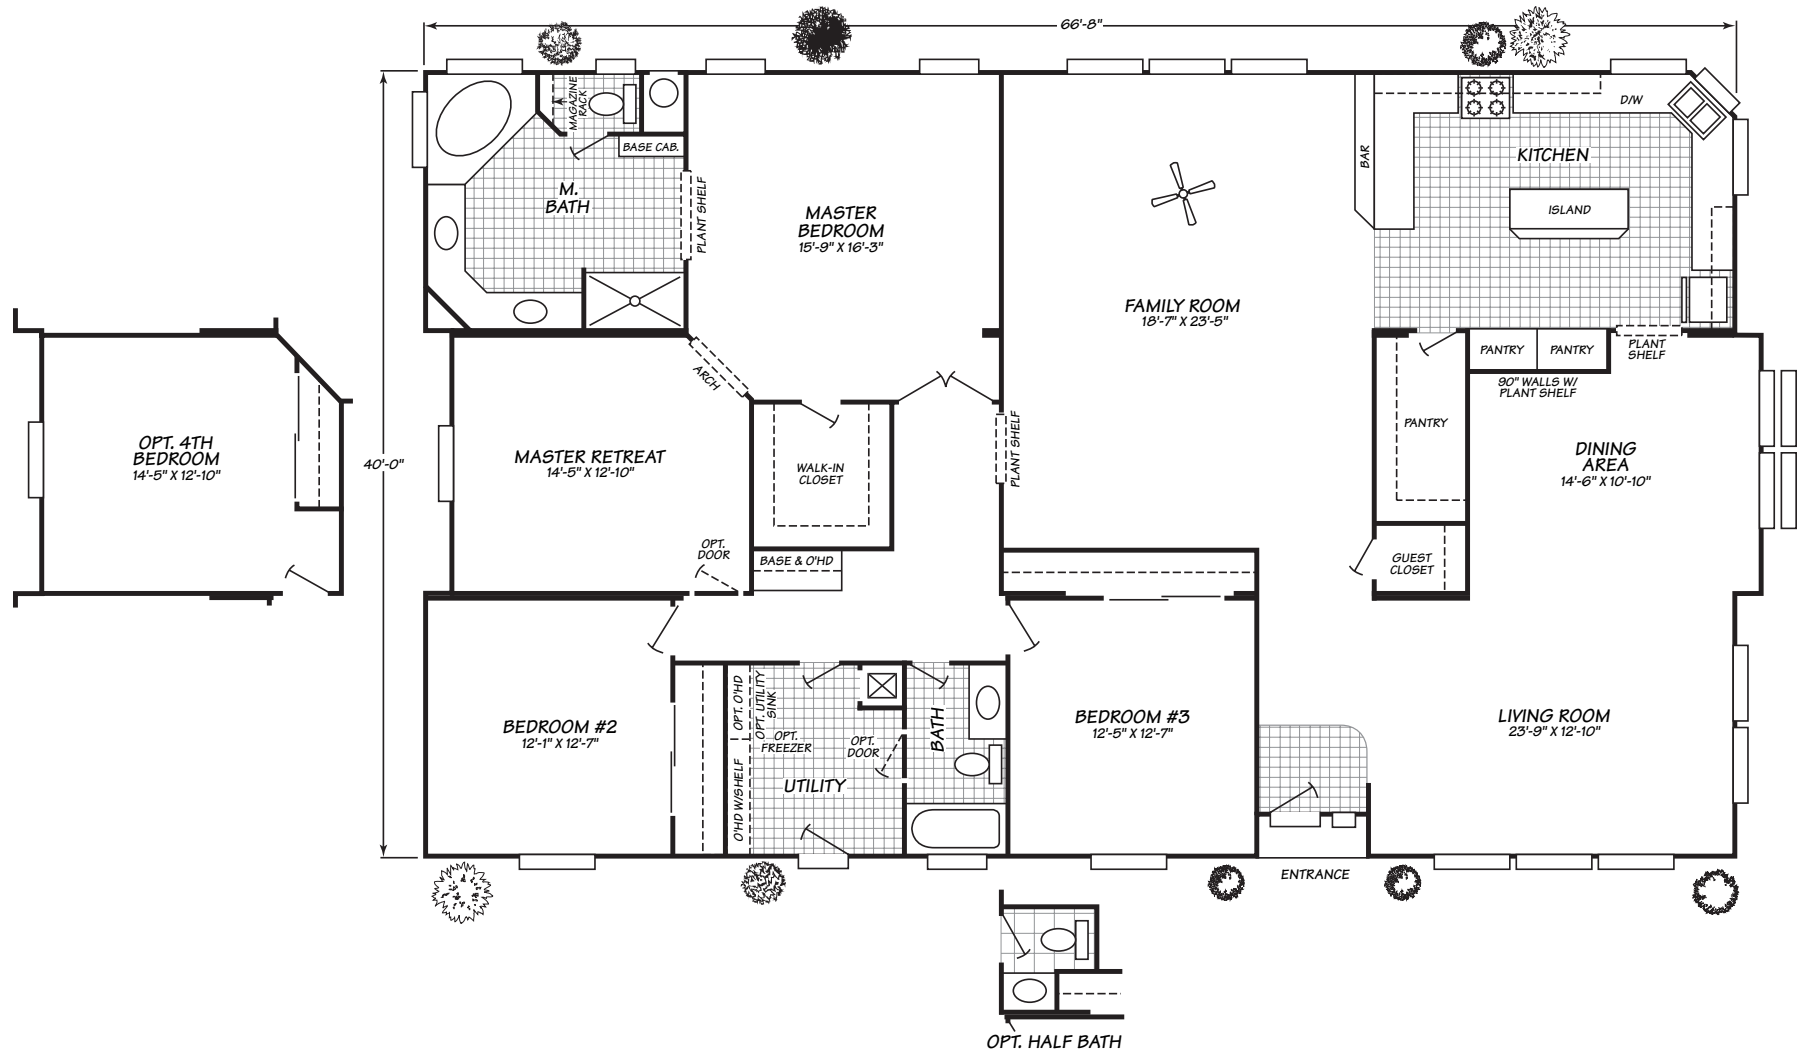

Tradition Series Model 7663G

3 Bedrooms • 2 Baths • 2,654 Square Feet

Fleetwood Homes reserves the right to change colors, prices, specifications, models, dimensions and materials without notice. Rendering and diagrams are meant to be representative and, in keeping with Fleetwood's policy of constant updating and improvement, may vary from the actual home. All dimensions are nominal and approximated. Square footage is measured from exterior wall to exterior wall, and is an approximate figure. Length indicated in floorplans is floor length only. The length of the hitch is not included. (Add four feet to arrive at transportable length.) Ask your retailer for specifics. PRICES AND SPECIFICATIONS SUBJECT TO CHANGE WITHOUT NOTICE OR OBLIGATION.