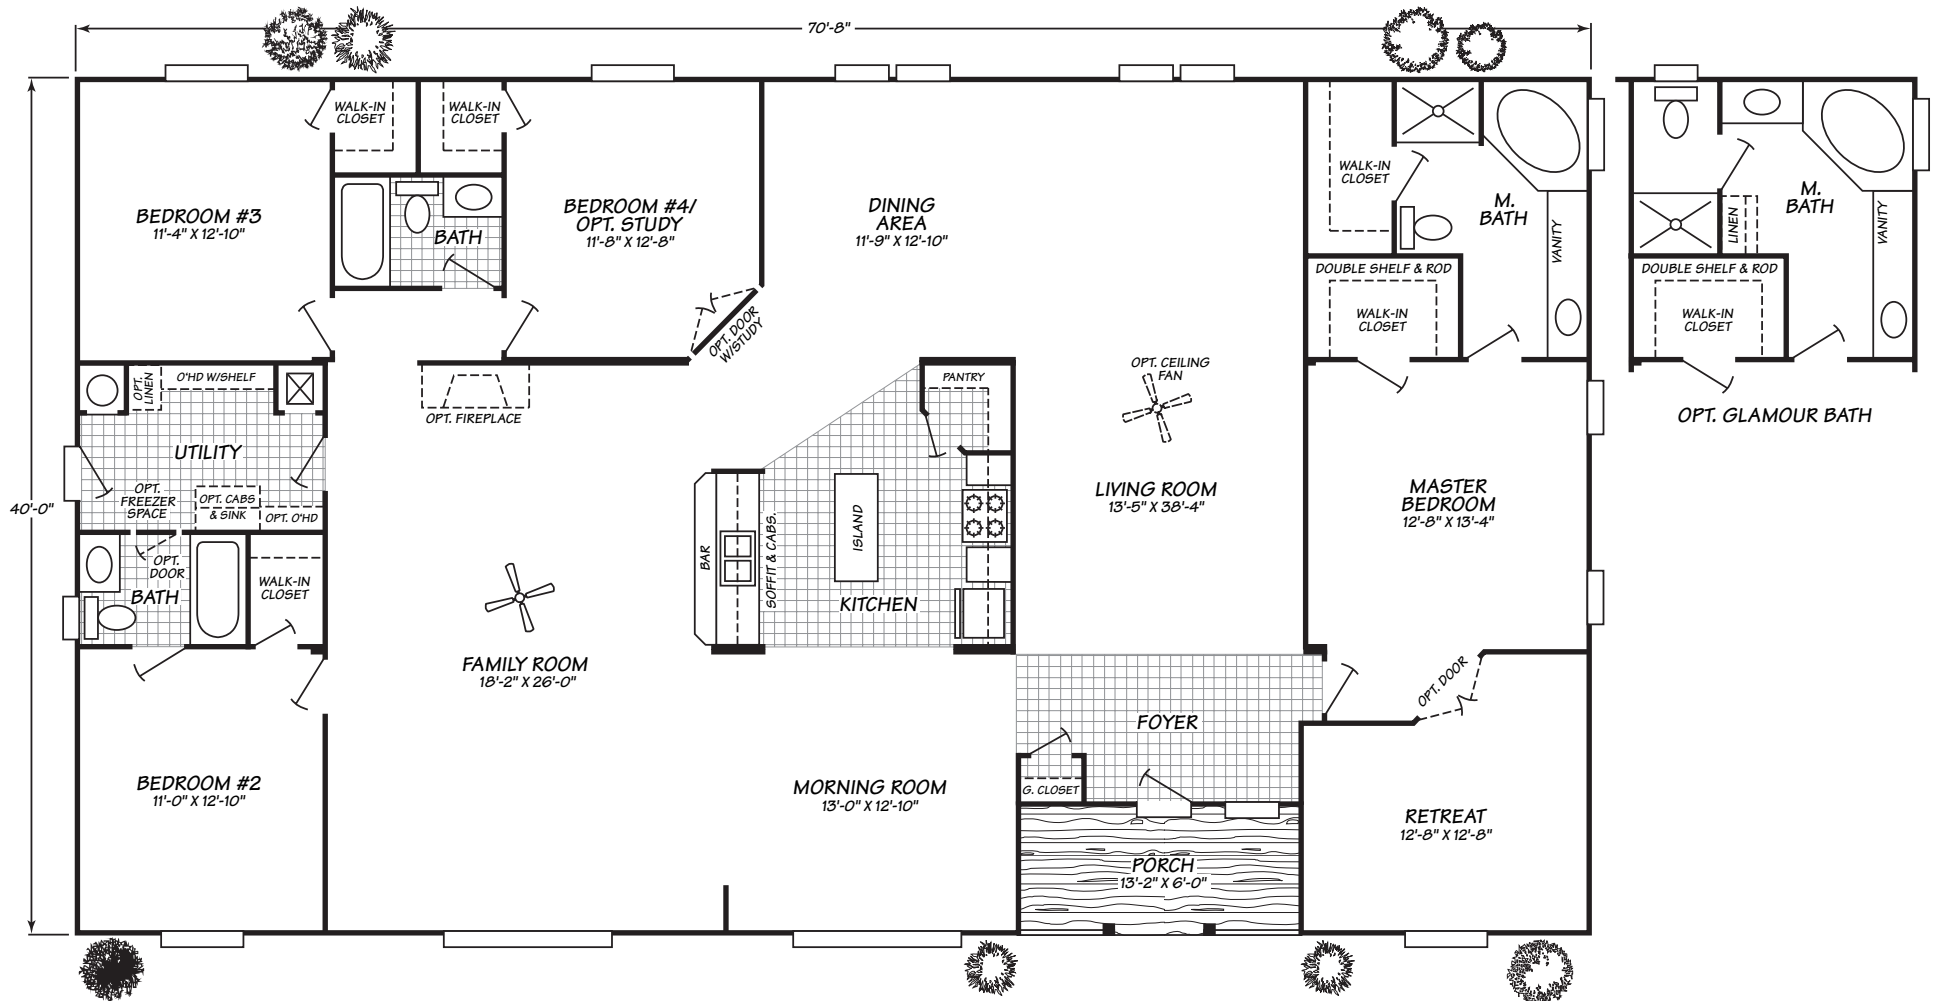

# Vogue Series Model 7714P

4 Bedrooms • 3 Baths • 2,748 Square Feet

Fleetwood Homes reserves the right to change colors, prices, specifications, models, dimensions and materials without notice. Rendering and diagrams are meant to be representative and, in keeping with Fleetwood's policy of constant updating and improvement, may vary from the actual home. All dimensions are nominal and approximated. Square footage is measured from exterior wall to exterior wall, and is an approximate figure. Length indicated in floorplans is floor length only. The length of the hitch is not included. (Add four feet to arrive at transportable length.) Ask your retailer for specifics. PRICES AND SPECIFICATIONS SUBJECT TO CHANGE WITHOUT NOTICE OR OBLIGATION.