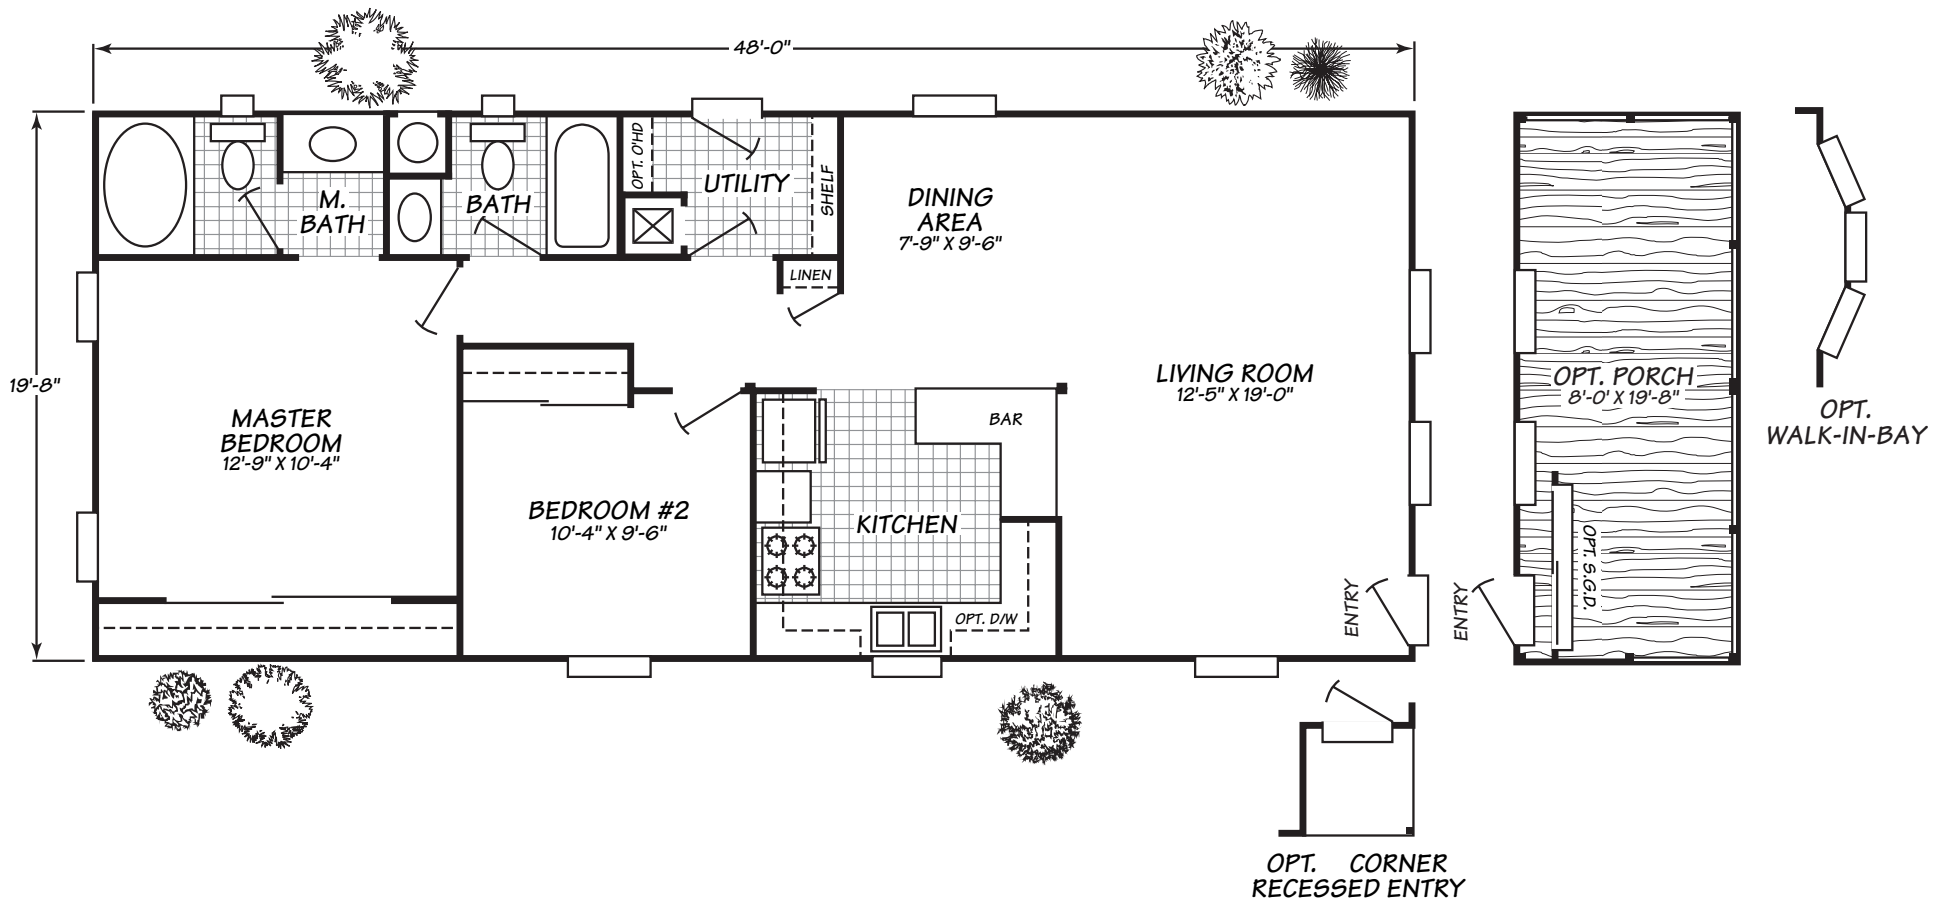

# Waterford Series **Model 8482F**

2 Bedrooms • 2 Baths • 943 Square Feet

Fleetwood Homes reserves the right to change colors, prices, specifications, models, dimensions and materials without notice. Rendering and diagrams are meant to be representative and, in keeping with Fleetwood's policy of constant updating and improvement, may vary from the actual home. All dimensions are nominal and approximated. Square footage is measured from exterior wall to exterior wall, and is an approximate figure. Length indicated in floorplans is floor length only. The length of the hitch is not included. (Add four feet to arrive at transportable length.) Ask your retailer for specifics. PRICES AND SPECIFICATIONS SUBJECT TO CHANGE WITHOUT NOTICE OR OBLIGATION.