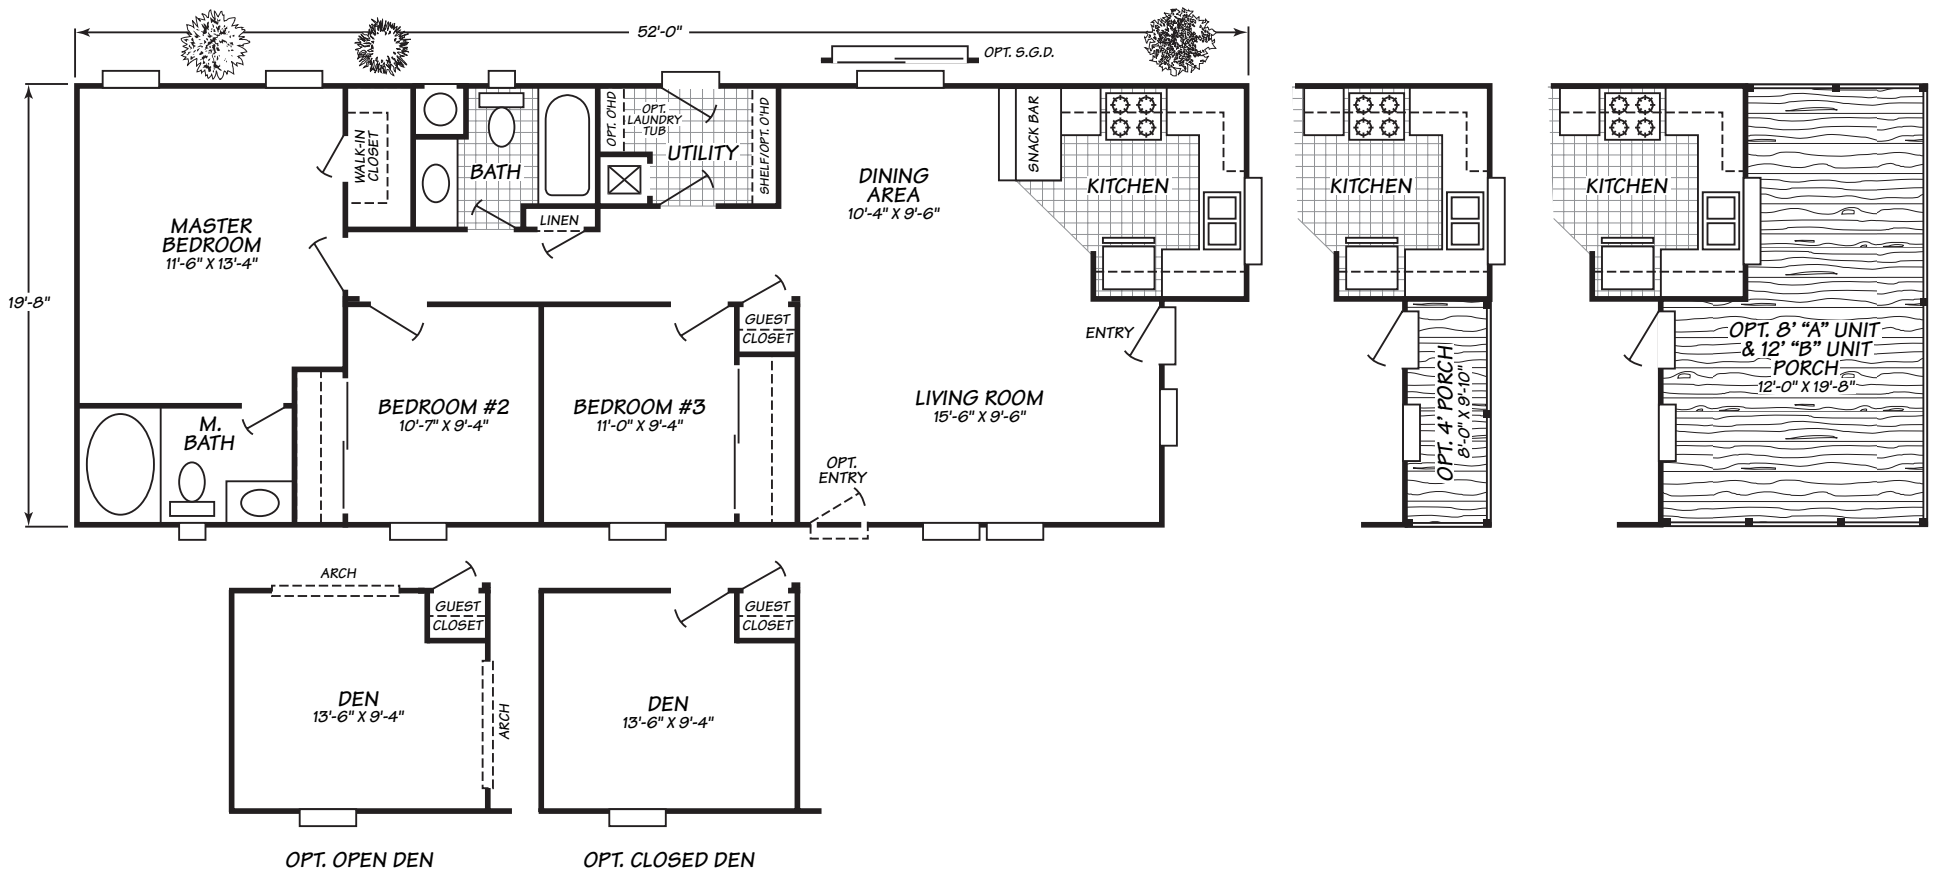

Waterford Series Model 8523K

3 Bedrooms • 2 Baths • 982 Square Feet

Fleetwood Homes reserves the right to change colors, prices, specifications, models, dimensions and materials without notice. Rendering and diagrams are meant to be representative and, in keeping with Fleetwood's policy of constant updating and improvement, may vary from the actual home. All dimensions are nominal and approximated. Square footage is measured from exterior wall to exterior wall, and is an approximate figure. Length indicated in floorplans is floor length only. The length of the hitch is not included. (Add four feet to arrive at transportable length.) Ask your retailer for specifics. PRICES AND SPECIFICATIONS SUBJECT TO CHANGE WITHOUT NOTICE OR OBLIGATION.