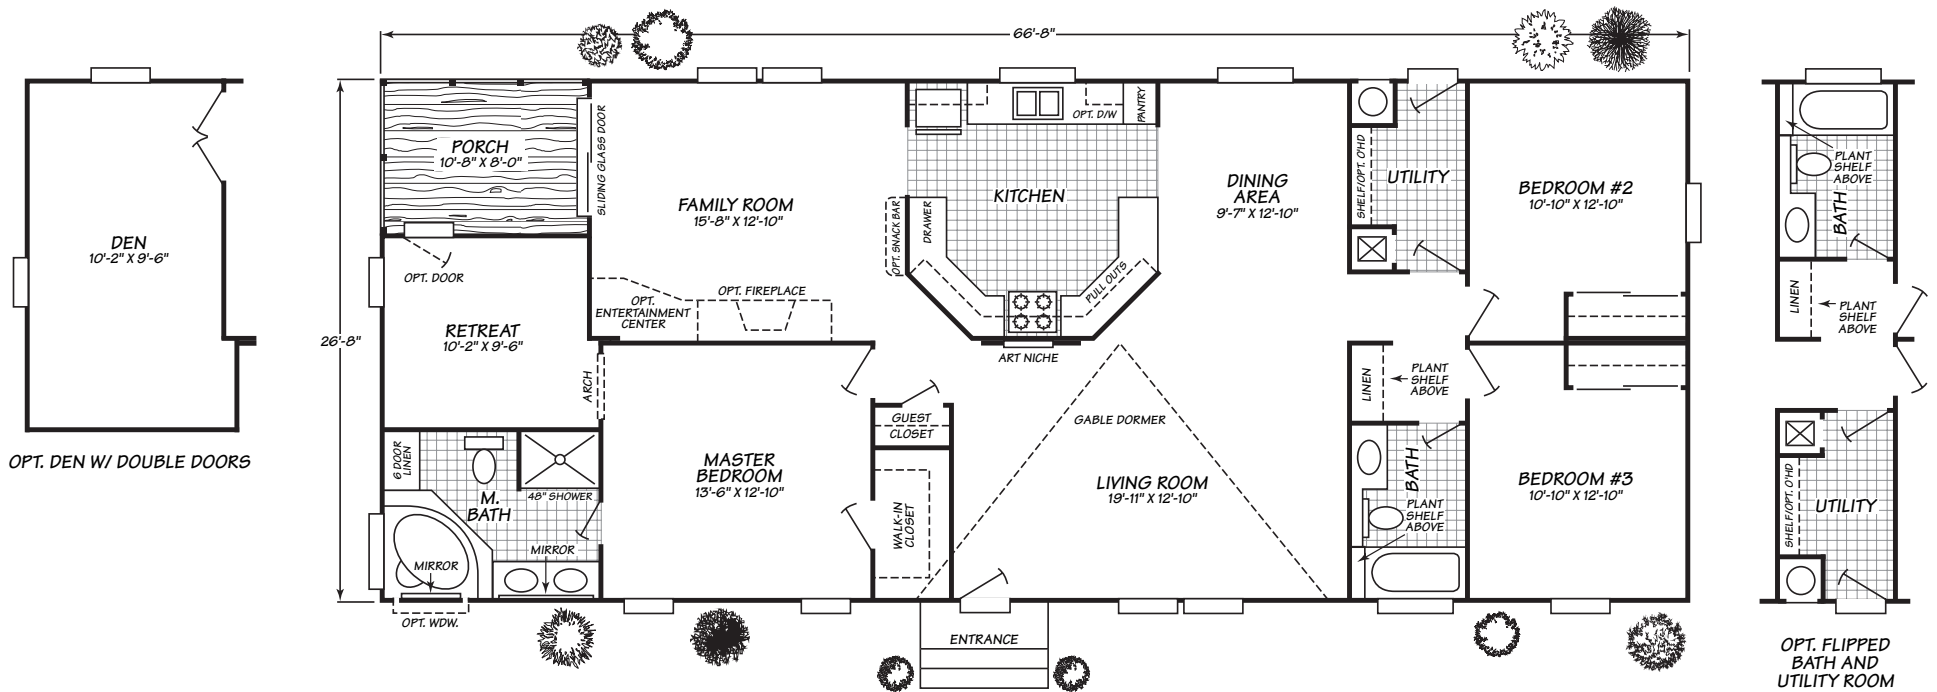

Waterford Series Model 4663G

3 Bedrooms • 2 Baths • 1,692 Square Feet

Fleetwood Homes reserves the right to change colors, prices, specifications, models, dimensions and materials without notice. Rendering and diagrams are meant to be representative and, in keeping with Fleetwood's policy of constant updating and improvement, may vary from the actual home. All dimensions are nominal and approximated. Square footage is measured from exterior wall to exterior wall, and is an approximate figure. Length indicated in floorplans is floor length only. The length of the hitch is not included. (Add four feet to arrive at transportable length.) Ask your retailer for specifics. PRICES AND SPECIFICATIONS SUBJECT TO CHANGE WITHOUT NOTICE OR OBLIGATION.