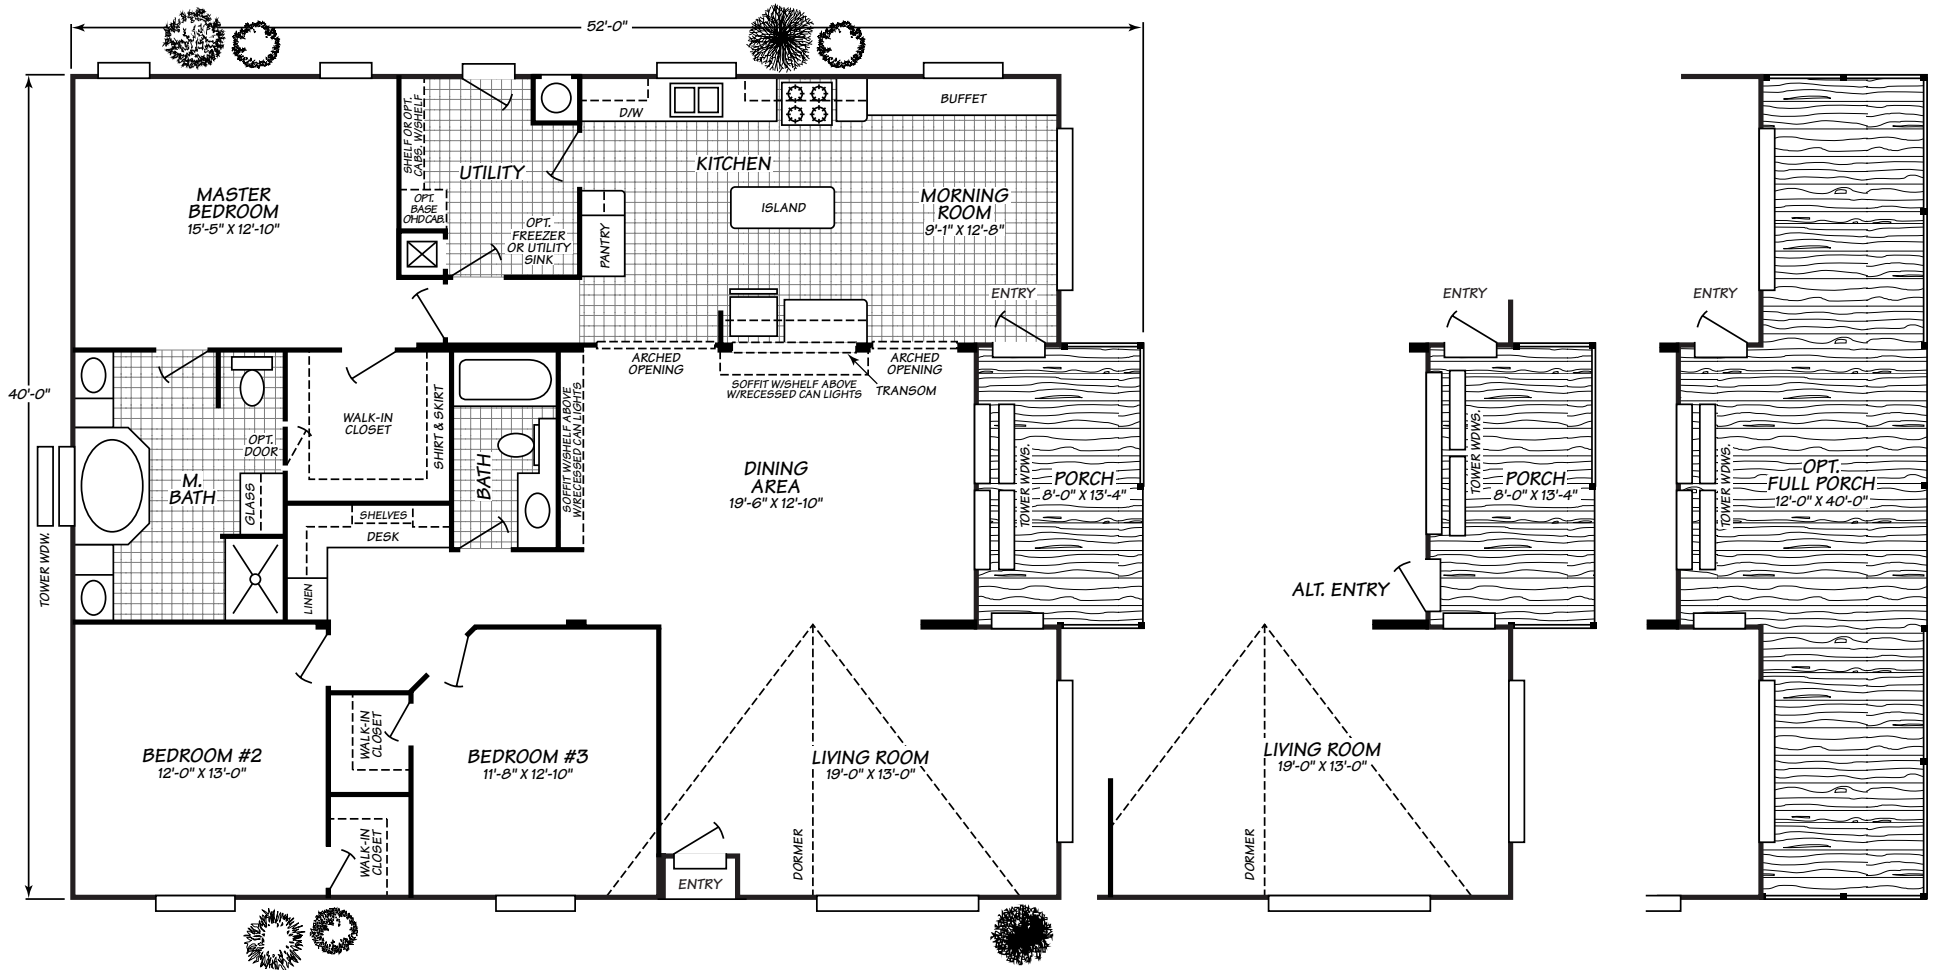

# Waterford Series Model 7523L

3 Bedrooms • 2 Baths • 1,804 Square Feet

Fleetwood Homes reserves the right to change colors, prices, specifications, models, dimensions and materials without notice. Rendering and diagrams are meant to be representative and, in keeping with Fleetwood's policy of constant updating and improvement, may vary from the actual home. All dimensions are nominal and approximated. Square footage is measured from exterior wall to exterior wall, and is an approximate figure. Length indicated in floorplans is floor length only. The length of the hitch is not included. (Add four feet to arrive at transportable length.) Ask your retailer for specifics. PRICES AND SPECIFICATIONS SUBJECT TO CHANGE WITHOUT NOTICE OR OBLIGATION.