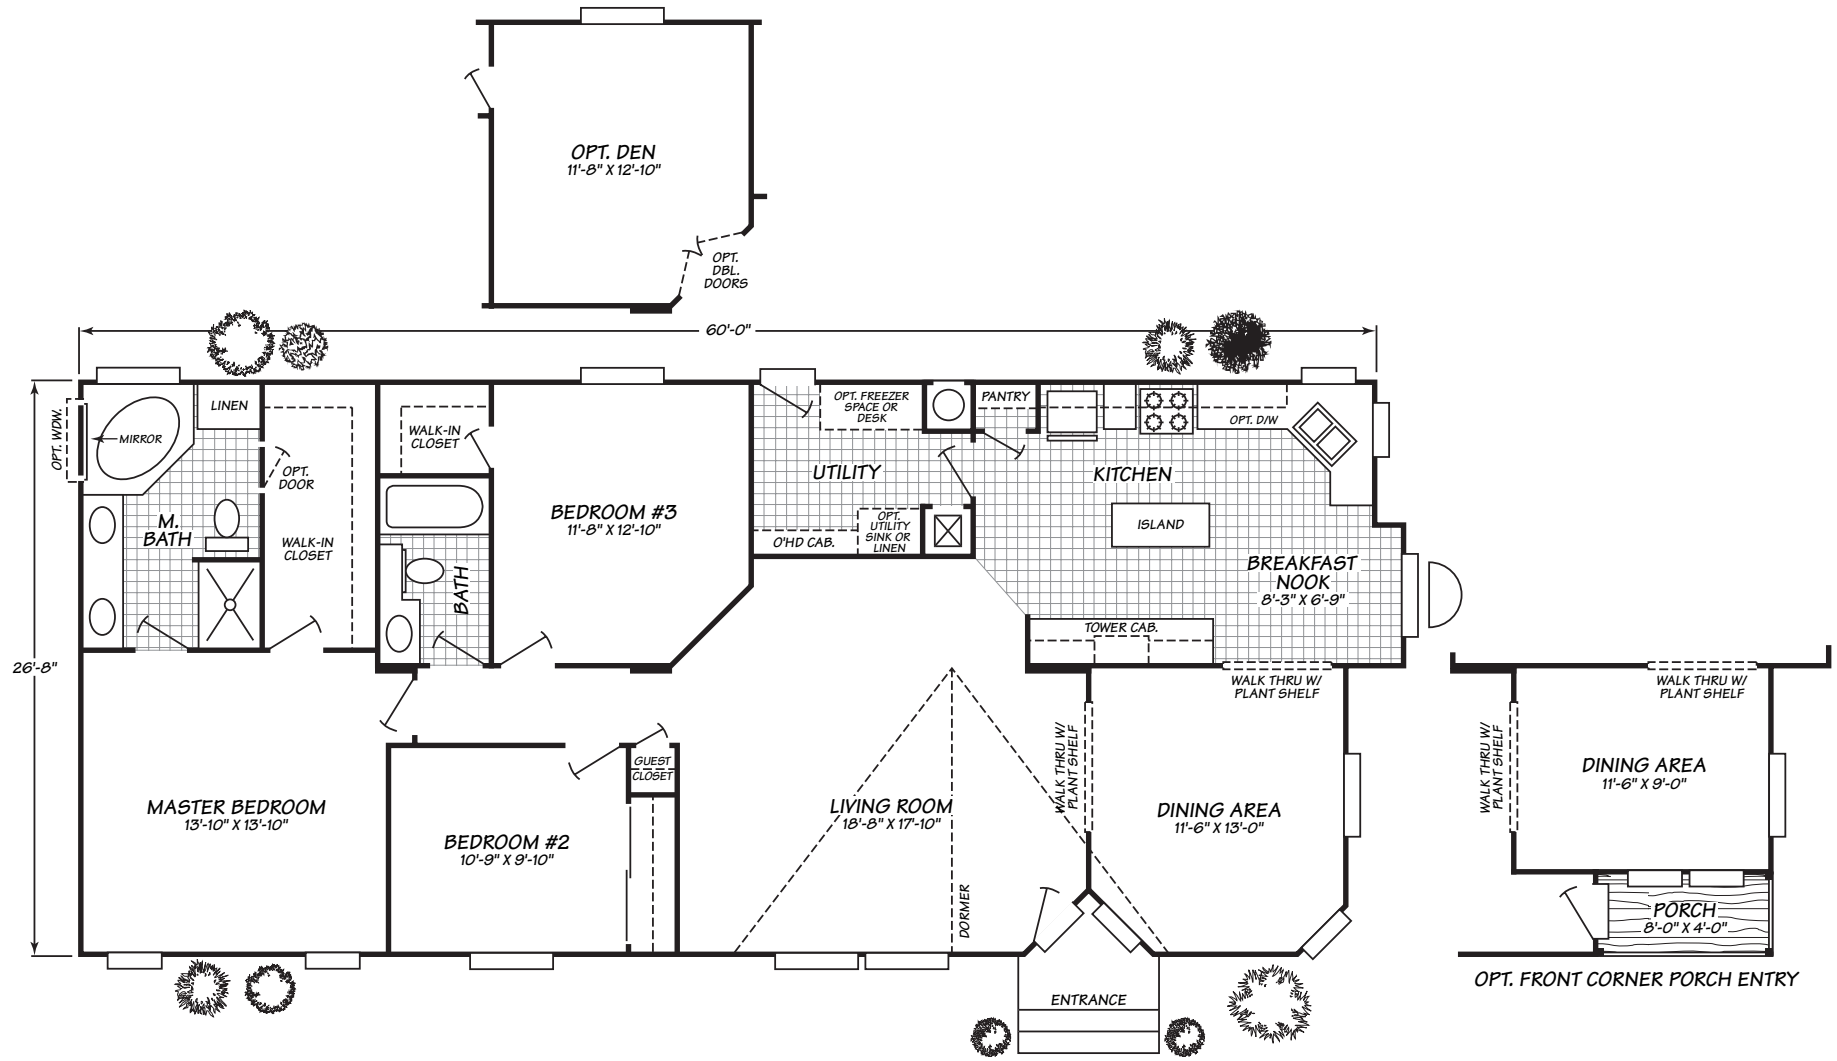

Waterford Series Model 4603K

3 Bedrooms • 2 Baths • 1,582 Square Feet

Fleetwood Homes reserves the right to change colors, prices, specifications, models, dimensions and materials without notice. Rendering and diagrams are meant to be representative and, in keeping with Fleetwood's policy of constant updating and improvement, may vary from the actual home. All dimensions are nominal and approximated. Square footage is measured from exterior wall to exterior wall, and is an approximate figure. Length indicated in floorplans is floor length only. The length of the hitch is not included. (Add four feet to arrive at transportable length.) Ask your retailer for specifics. PRICES AND SPECIFICATIONS SUBJECT TO CHANGE WITHOUT NOTICE OR OBLIGATION.