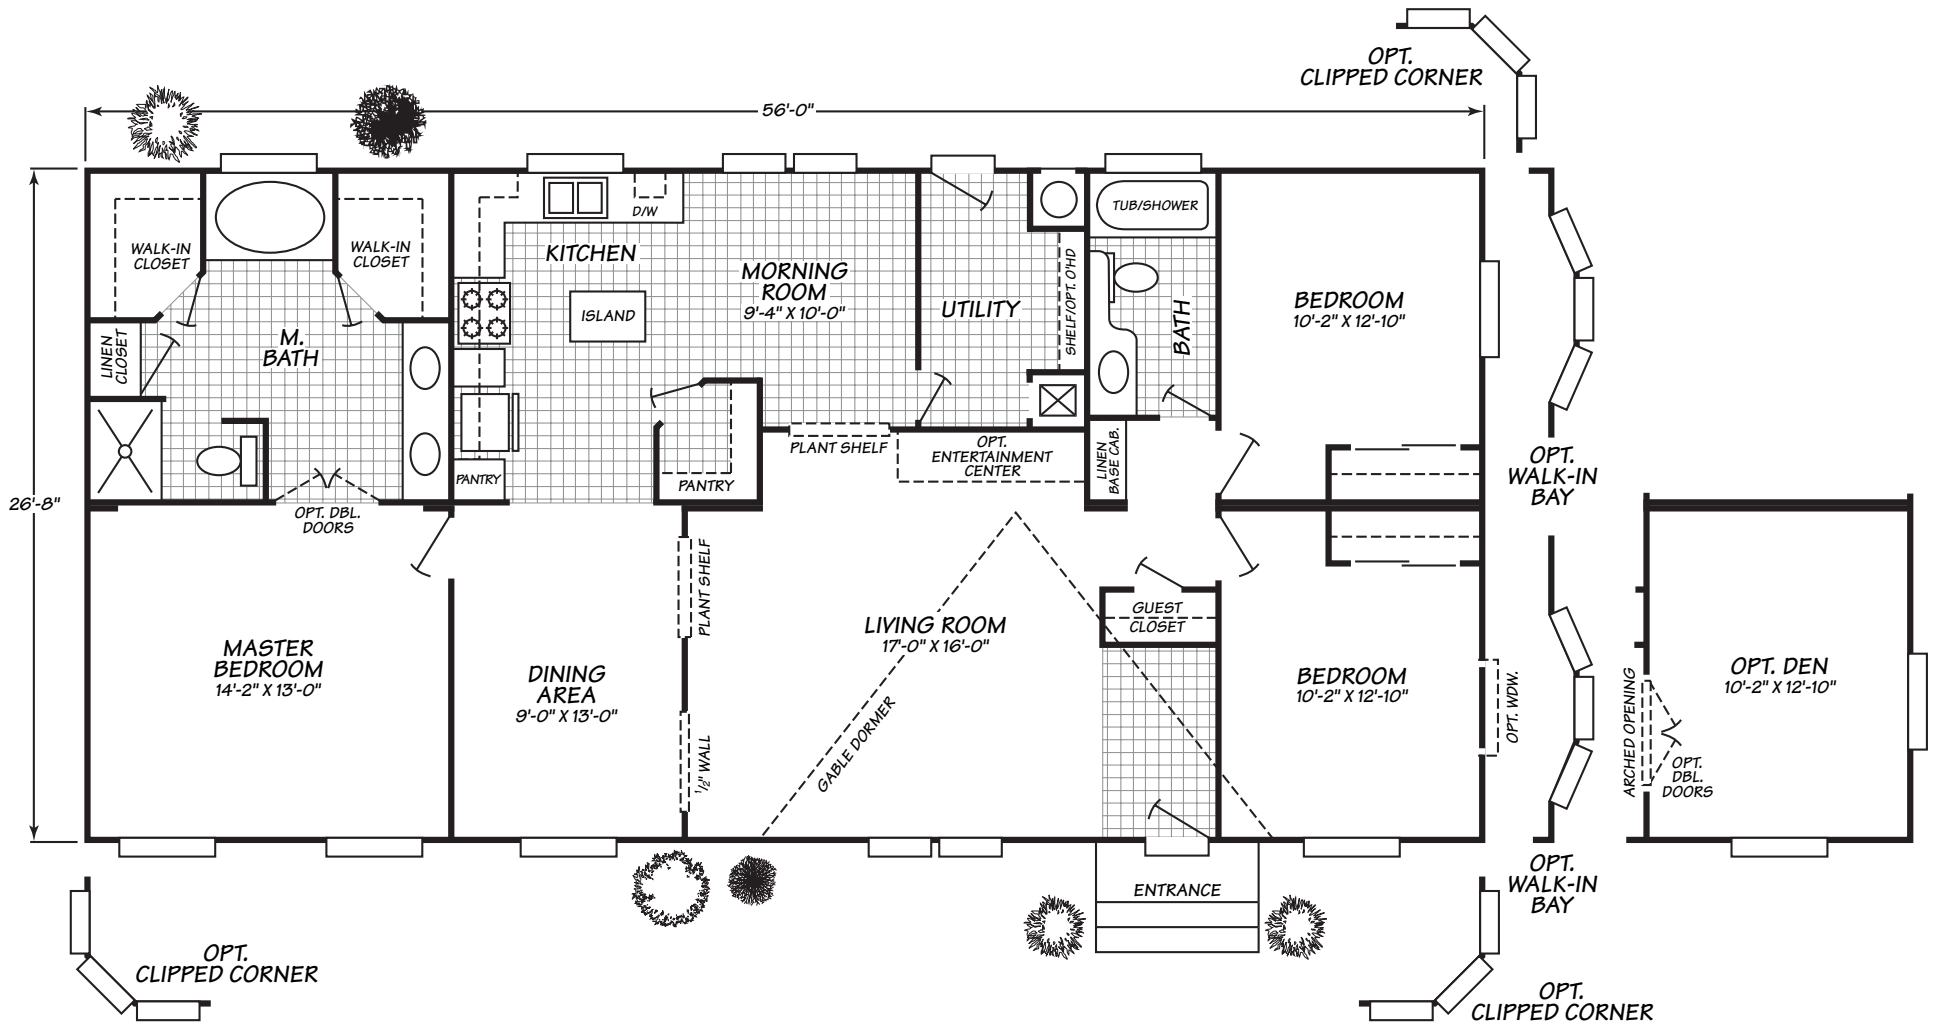

Waterford Series Model 4563B

3 Bedrooms • 2 Baths • 1,492 Square Feet

Fleetwood Homes reserves the right to change colors, prices, specifications, models, dimensions and materials without notice. Rendering and diagrams are meant to be representative and, in keeping with Fleetwood's policy of constant updating and improvement, may vary from the actual home. All dimensions are nominal and approximated. Square footage is measured from exterior wall to exterior wall, and is an approximate figure. Length indicated in floorplans is floor length only. The length of the hitch is not included. (Add four feet to arrive at transportable length.) Ask your retailer for specifics. PRICES AND SPECIFICATIONS SUBJECT TO CHANGE WITHOUT NOTICE OR OBLIGATION.