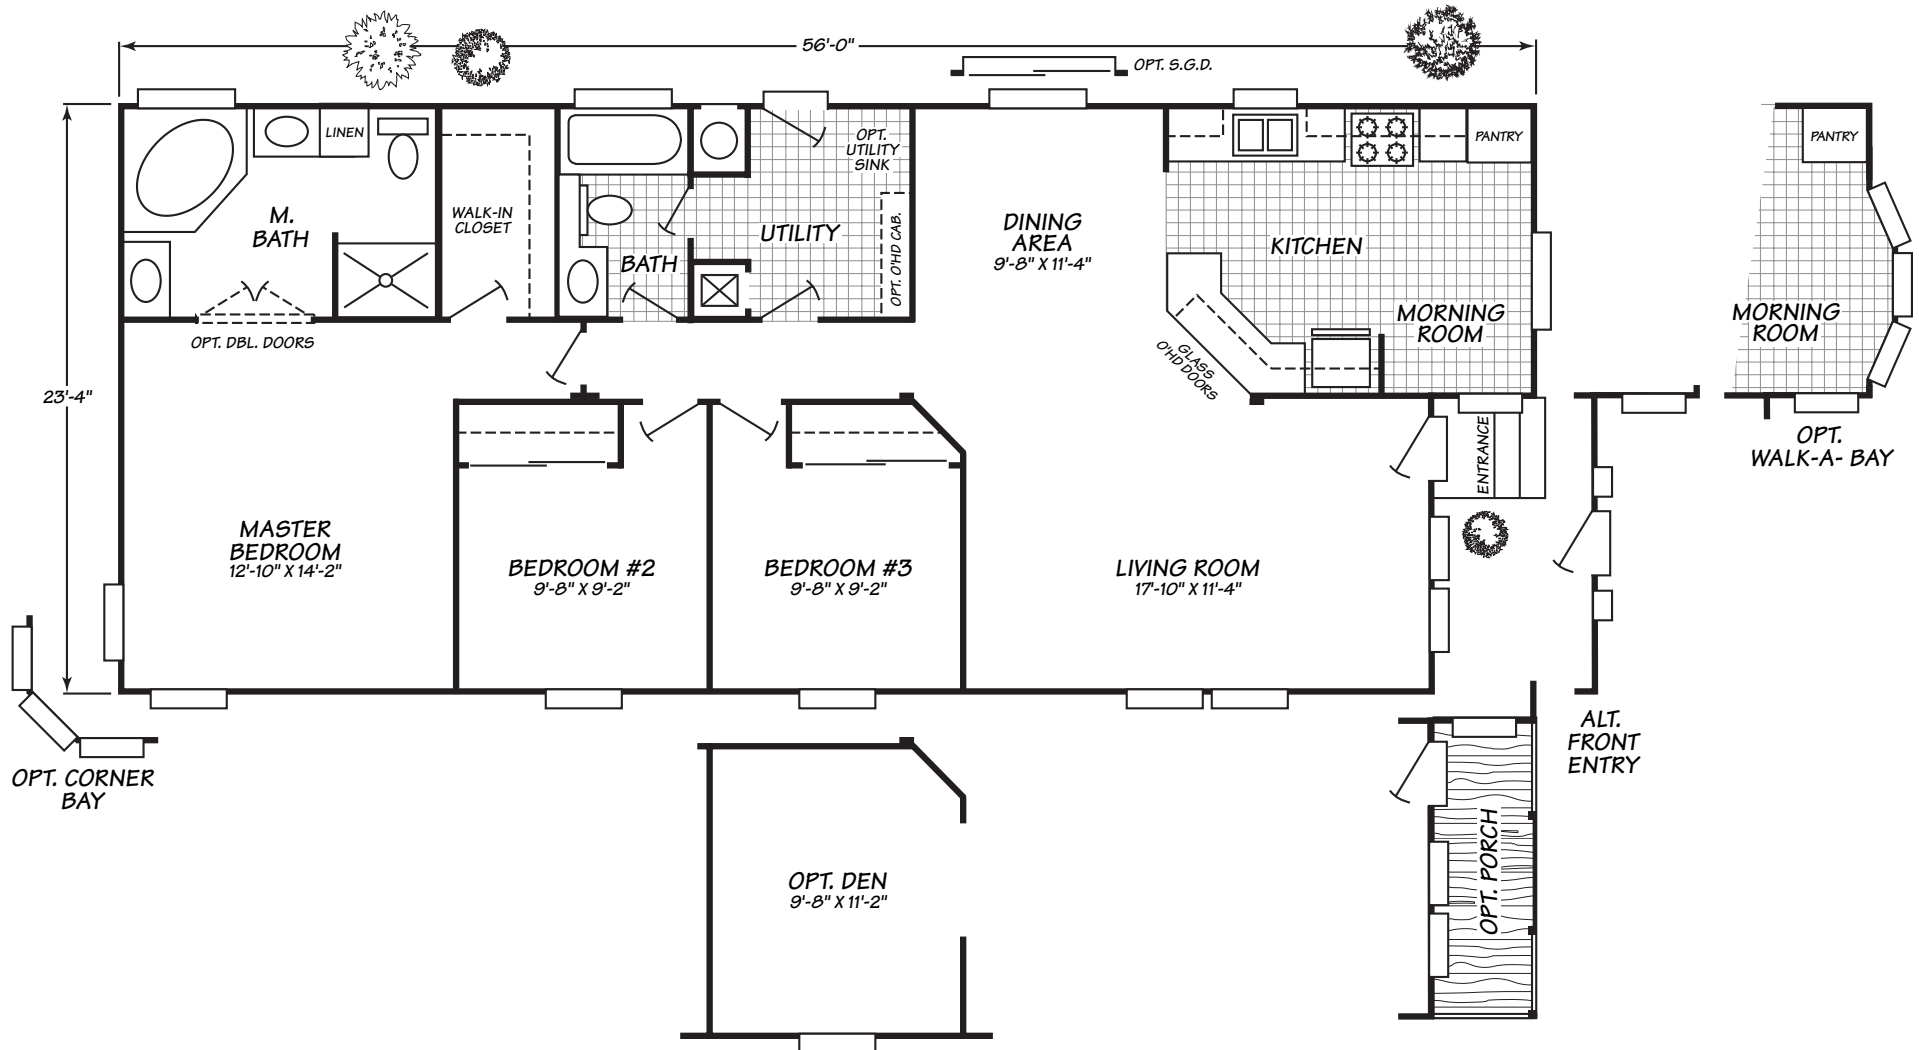

Waterford Series Model 3563K

3 Bedrooms • 2 Baths • 1,258 Square Feet

Fleetwood Homes reserves the right to change colors, prices, specifications, models, dimensions and materials without notice. Rendering and diagrams are meant to be representative and, in keeping with Fleetwood's policy of constant updating and improvement, may vary from the actual home. All dimensions are nominal and approximated. Square footage is measured from exterior wall to exterior wall, and is an approximate figure. Length indicated in floorplans is floor length only. The length of the hitch is not included. (Add four feet to arrive at transportable length.) Ask your retailer for specifics. PRICES AND SPECIFICATIONS SUBJECT TO CHANGE WITHOUT NOTICE OR OBLIGATION.