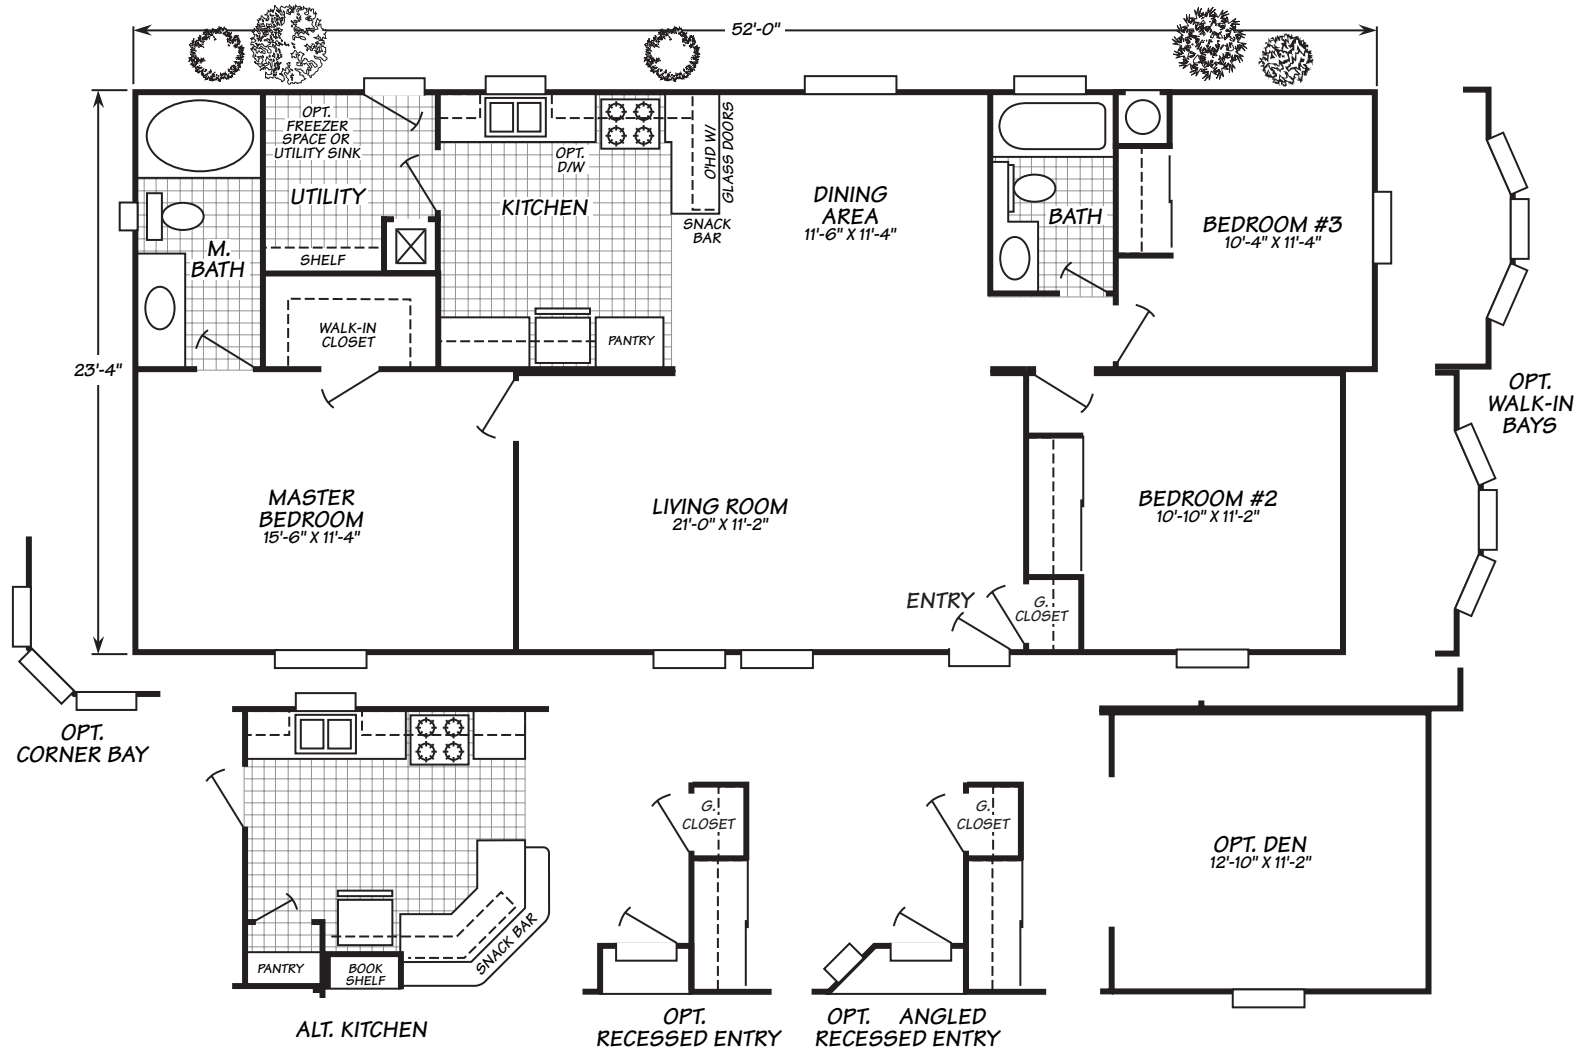

Waterford Series Model 3523U

3 Bedrooms • 2 Baths • 1,200 Square Feet

Fleetwood Homes reserves the right to change colors, prices, specifications, models, dimensions and materials without notice. Rendering and diagrams are meant to be representative and, in keeping with Fleetwood's policy of constant updating and improvement, may vary from the actual home. All dimensions are nominal and approximated. Square footage is measured from exterior wall to exterior wall, and is an approximate figure. Length indicated in floorplans is floor length only. The length of the hitch is not included. (Add four feet to arrive at transportable length.) Ask your retailer for specifics. PRICES AND SPECIFICATIONS SUBJECT TO CHANGE WITHOUT NOTICE OR OBLIGATION.