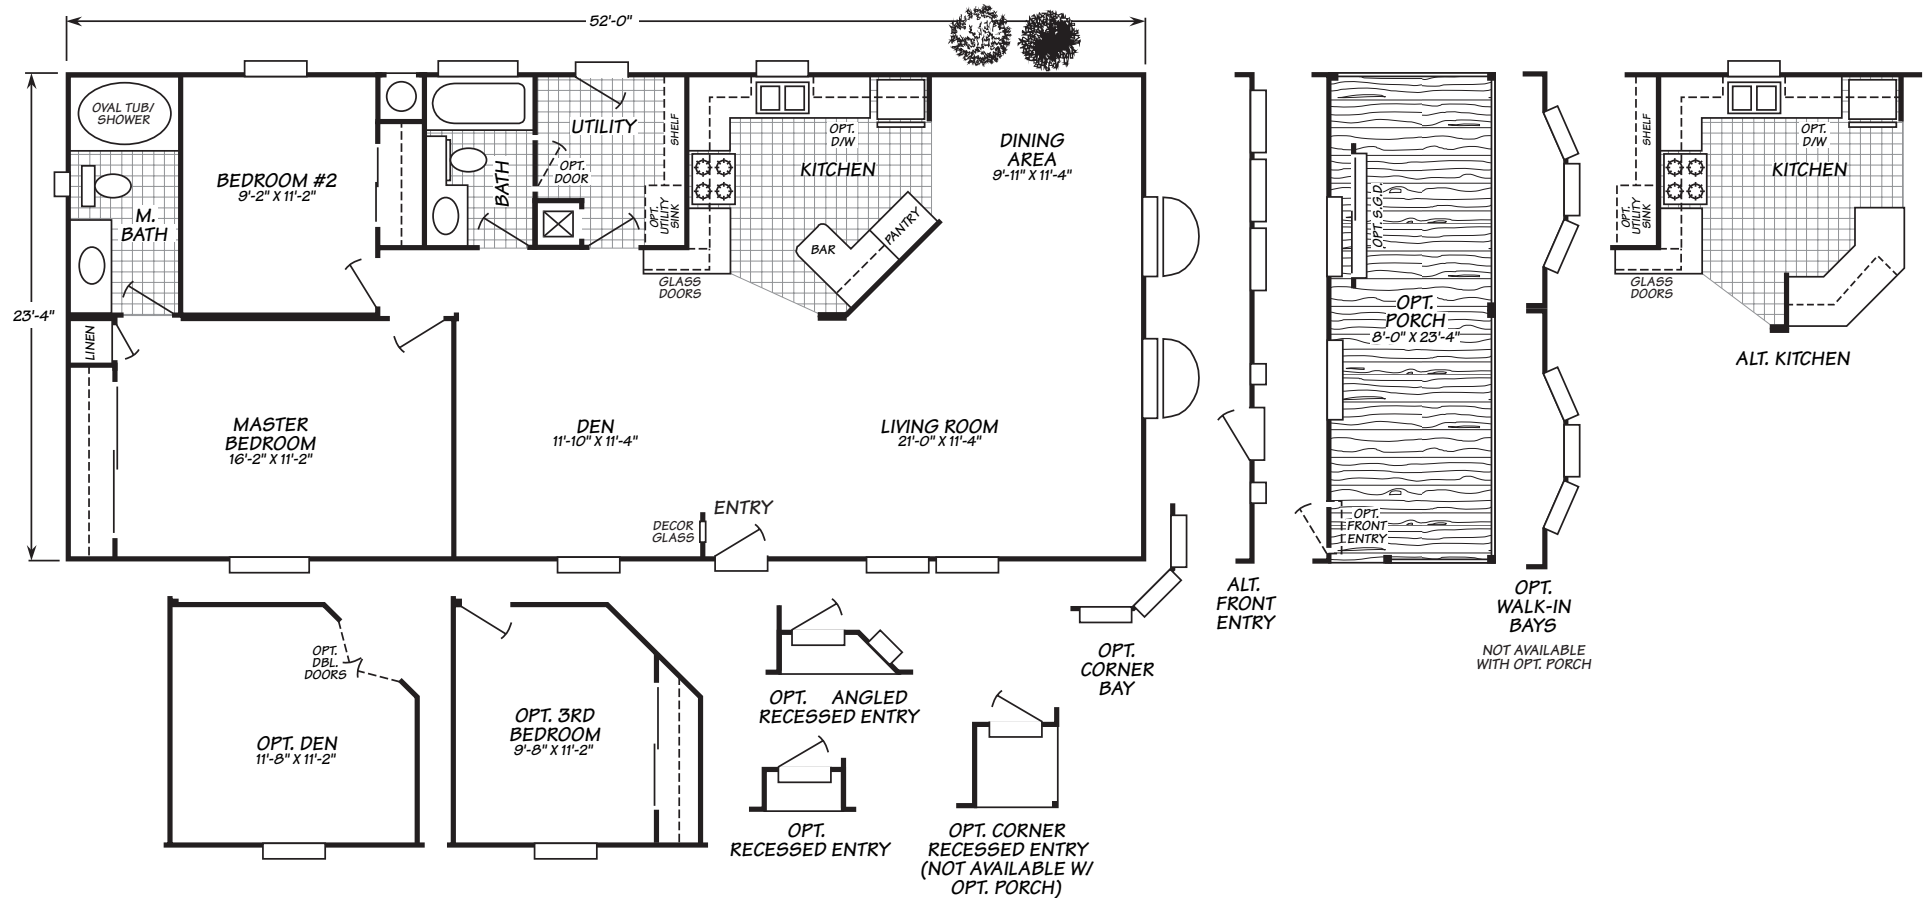

Waterford Series Model 3522L

2 Bedrooms • 2 Baths • 1,222 Square Feet

Fleetwood Homes reserves the right to change colors, prices, specifications, models, dimensions and materials without notice. Rendering and diagrams are meant to be representative and, in keeping with Fleetwood's policy of constant updating and improvement, may vary from the actual home. All dimensions are nominal and approximated. Square footage is measured from exterior wall to exterior wall, and is an approximate figure. Length indicated in floorplans is floor length only. The length of the hitch is not included. (Add four feet to arrive at transportable length.) Ask your retailer for specifics. PRICES AND SPECIFICATIONS SUBJECT TO CHANGE WITHOUT NOTICE OR OBLIGATION.