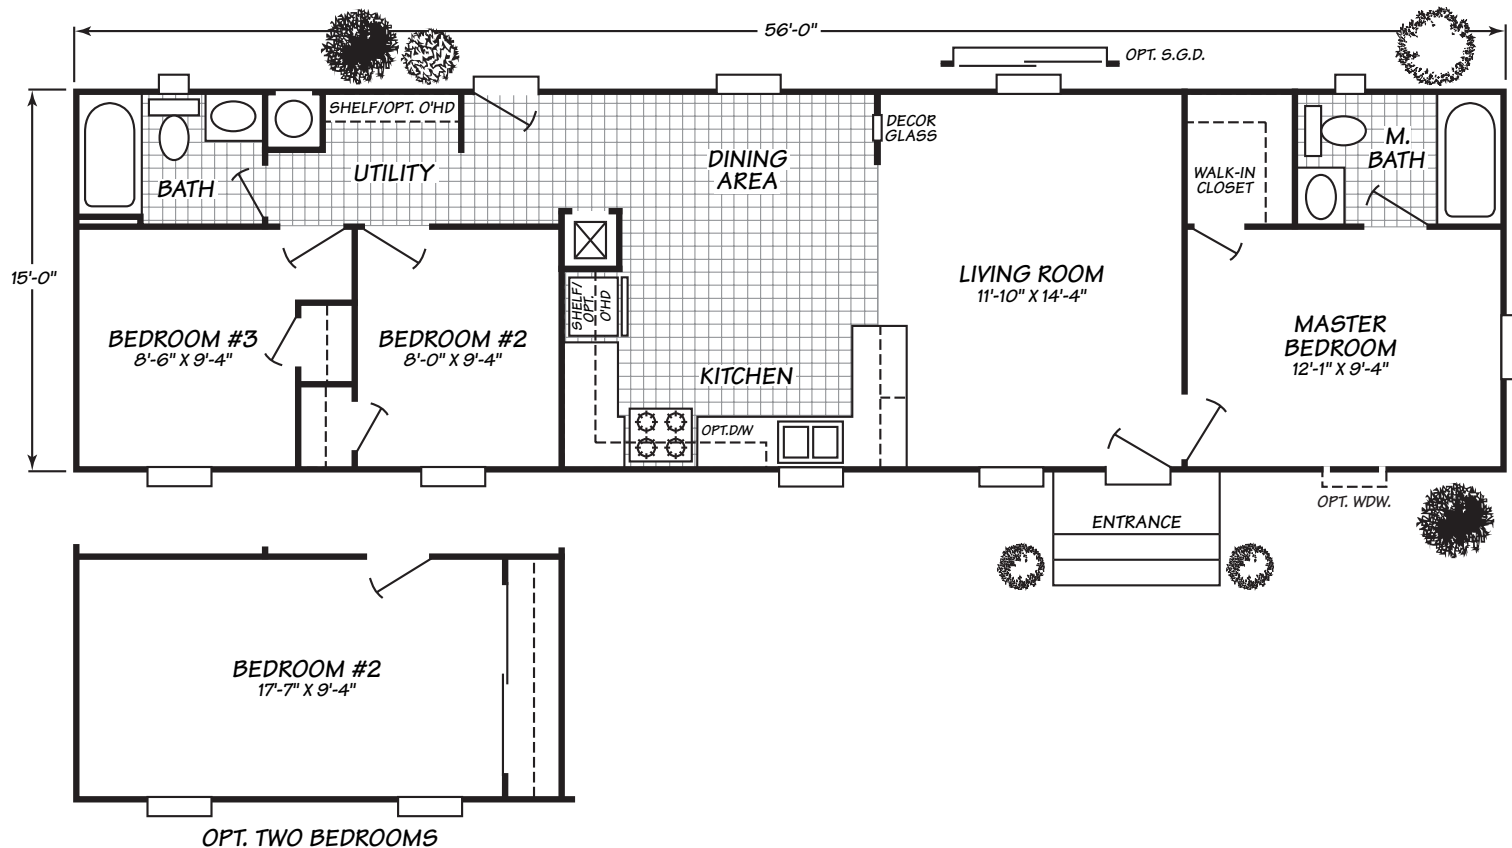

Expression Series **Model 6563B**

3 Bedrooms • 2 Baths • 840 Square Feet

Fleetwood Homes reserves the right to change colors, prices, specifications, models, dimensions and materials without notice. Rendering and diagrams are meant to be representative and, in keeping with Fleetwood's policy of constant updating and improvement, may vary from the actual home. All dimensions are nominal and approximated. Square footage is measured from exterior wall to exterior wall, and is an approximate figure. Length indicated in floorplans is floor length only. The length of the hitch is not included. (Add four feet to arrive at transportable length.) Ask your retailer for specifics. PRICES AND SPECIFICATIONS SUBJECT TO CHANGE WITHOUT NOTICE OR OBLIGATION.