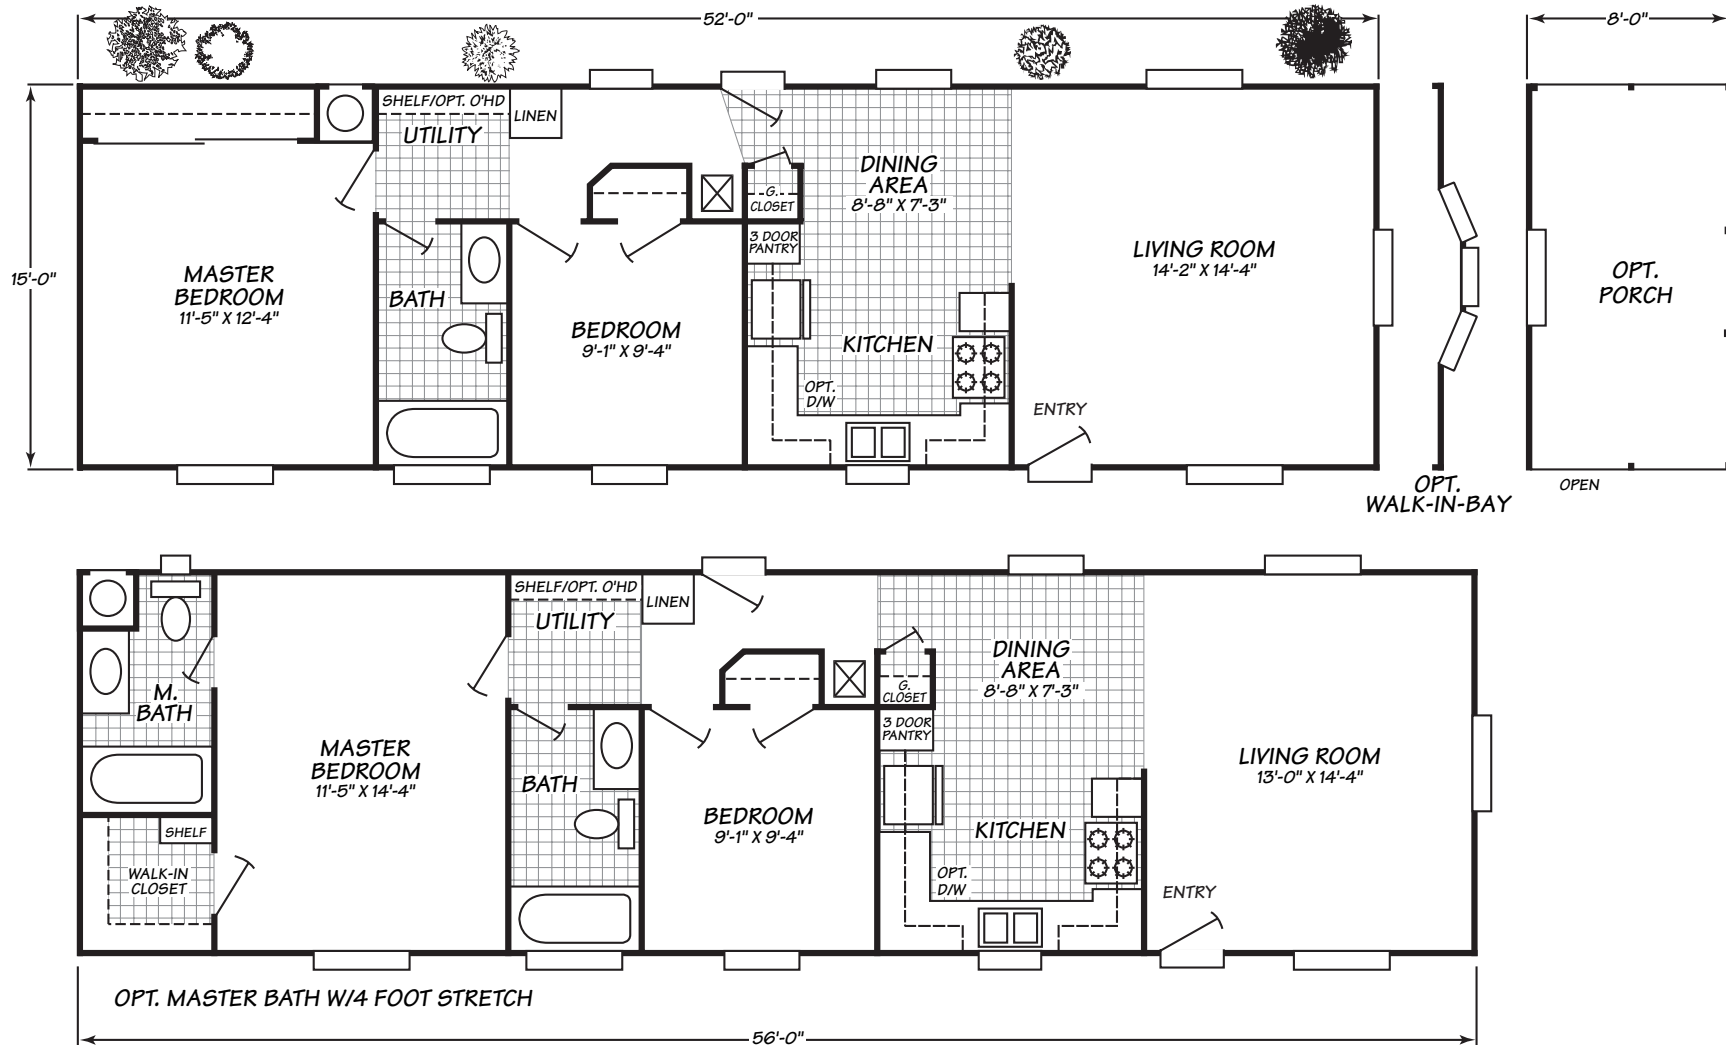

Expression Series 6522L

2 Bedrooms • 1 Bath • 780 Square Feet

Fleetwood Homes reserves the right to change colors, prices, specifications, models, dimensions and materials without notice. Rendering and diagrams are meant to be representative and, in keeping with Fleetwood's policy of constant updating and improvement, may vary from the actual home. All dimensions are nominal and approximated. Square footage is measured from exterior wall to exterior wall, and is an approximate figure. Length indicated in floorplans is floor length only. The length of the hitch is not included. (Add four feet to arrive at transportable length.) Ask your retailer for specifics. PRICES AND SPECIFICATIONS SUBJECT TO CHANGE WITHOUT NOTICE OR OBLIGATION.