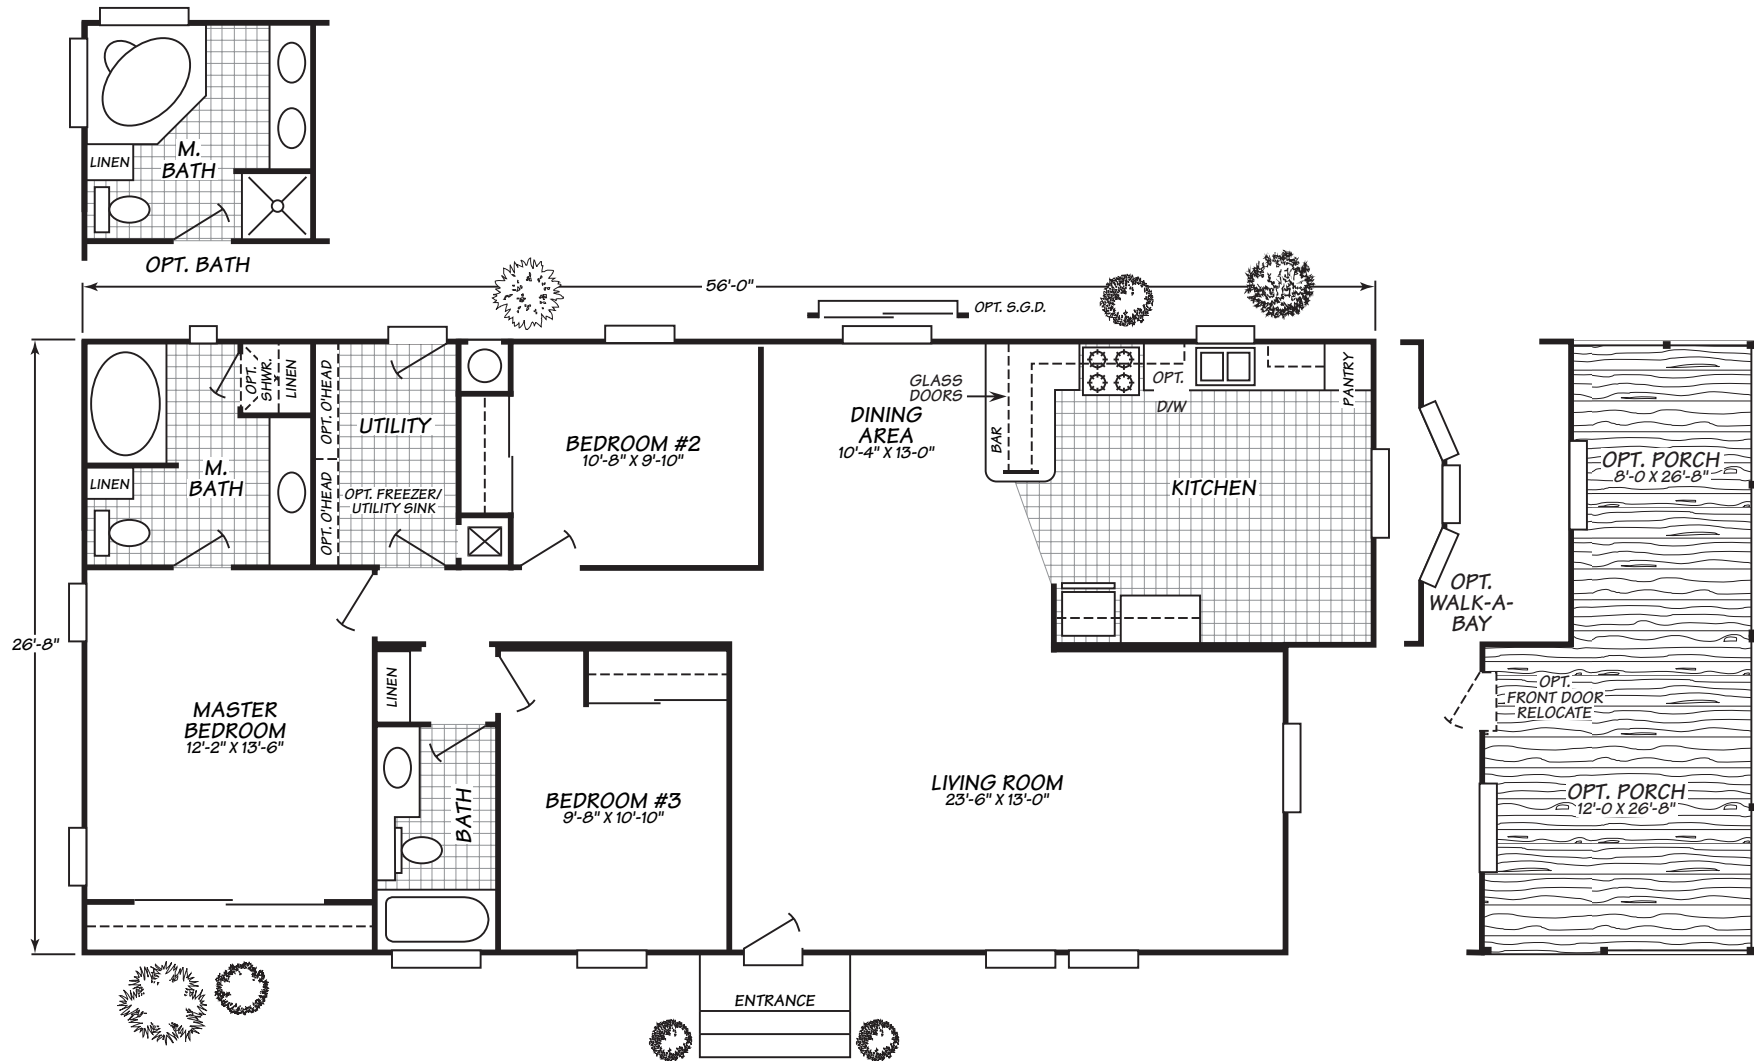

# Expression Series **Model 4563F** 3 Bedrooms • 2 Baths • 1,439 Square Feet

Fleetwood Homes reserves the right to change colors, prices, specifications, models, dimensions and materials without notice. Rendering and diagrams are meant to be representative and, in keeping with Fleetwood's policy of constant updating and improvement, may vary from the actual home. All dimensions are nominal and approximated. Square footage is measured from exterior wall to exterior wall, and is an approximate figure. Length indicated in floorplans is floor length only. The length of the hitch is not included. (Add four feet to arrive at transportable length.) Ask your retailer for specifics. PRICES AND SPECIFICATIONS SUBJECT TO CHANGE WITHOUT NOTICE OR OBLIGATION.