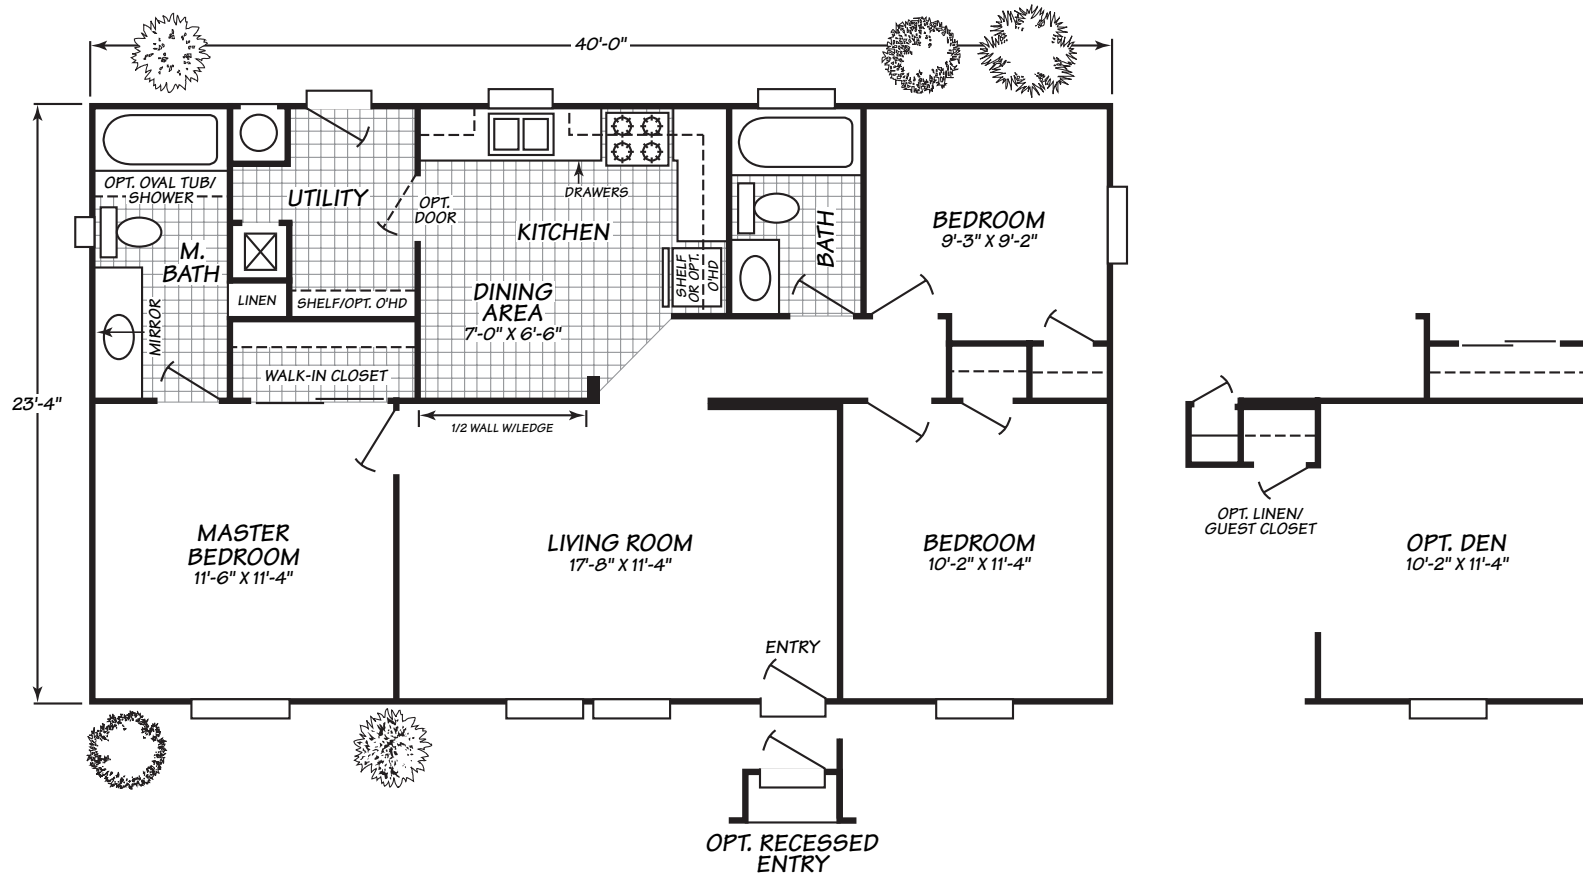

Expression Series 3403B

3 Bedrooms • 2 Baths • 940 Square Feet

Fleetwood Homes reserves the right to change colors, prices, specifications, models, dimensions and materials without notice. Rendering and diagrams are meant to be representative and, in keeping with Fleetwood's policy of constant updating and improvement, may vary from the actual home. All dimensions are nominal and approximated. Square footage is measured from exterior wall to exterior wall, and is an approximate figure. Length indicated in floorplans is floor length only. The length of the hitch is not included. (Add four feet to arrive at transportable length.) Ask your retailer for specifics. PRICES AND SPECIFICATIONS SUBJECT TO CHANGE WITHOUT NOTICE OR OBLIGATION.