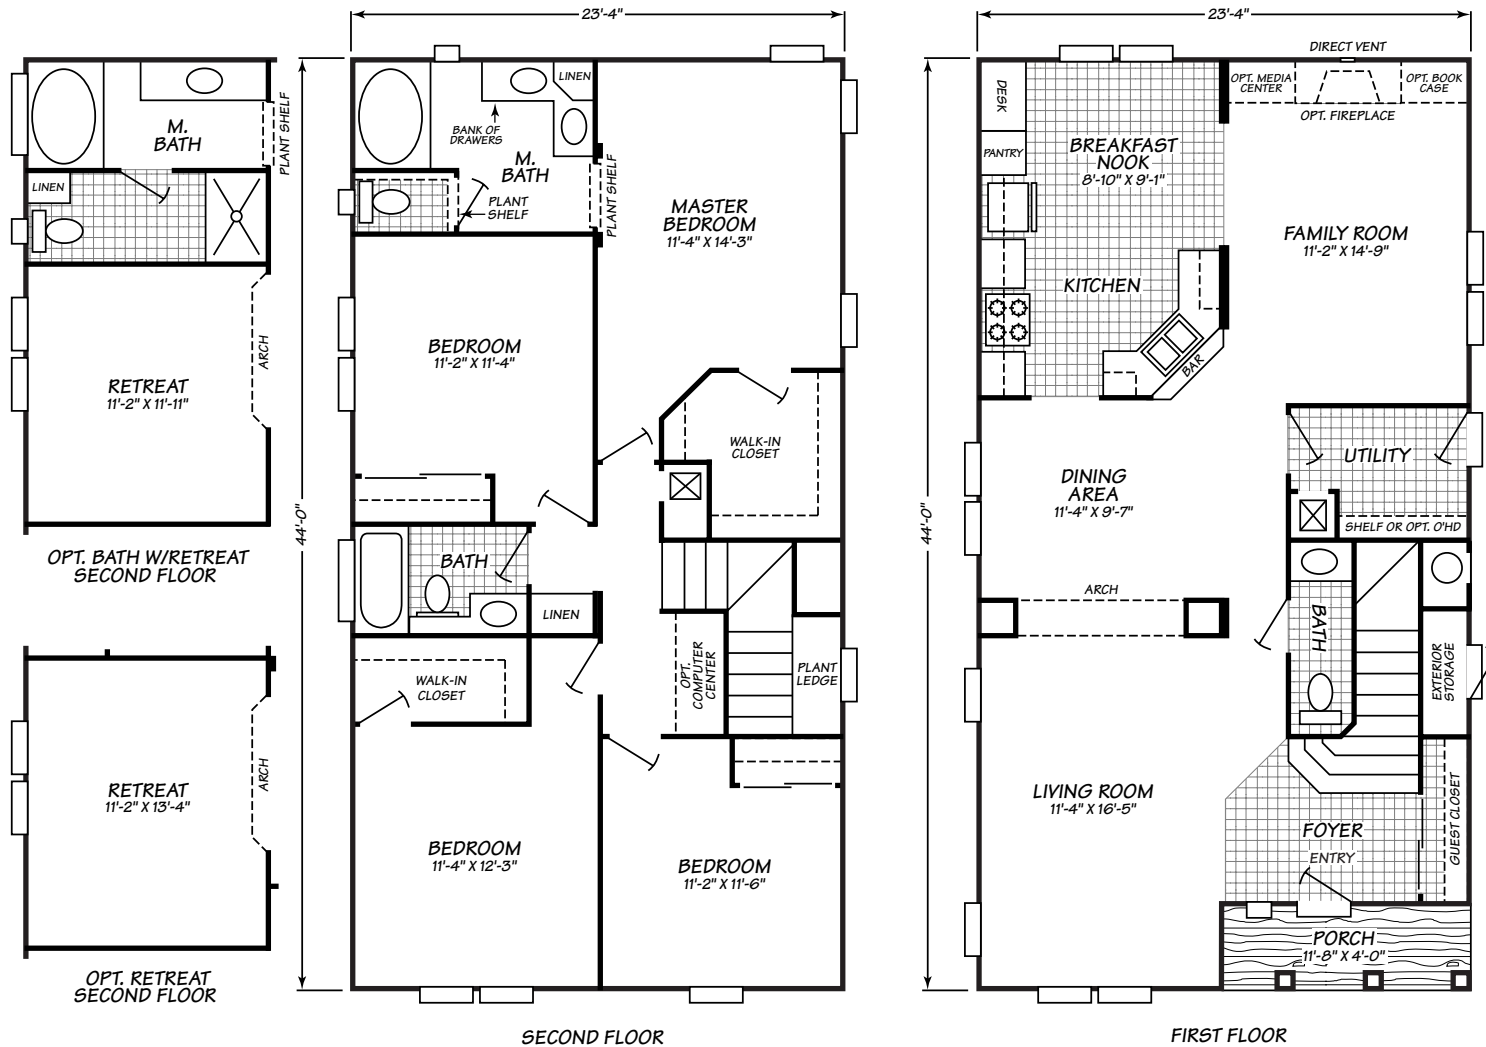

Chestnut Manor Series **Model 3444X**

4 Bedrooms • 2 ½ Baths • 2,006 Square Feet

Fleetwood Homes reserves the right to change colors, prices, specifications, models, dimensions and materials without notice. Rendering and diagrams are meant to be representative and, in keeping with Fleetwood's policy of constant updating and improvement, may vary from the actual home. All dimensions are nominal and approximated. Square footage is measured from exterior wall to exterior wall, and is an approximate figure. Length indicated in floorplans is floor length only. The length of the hitch is not included. (Add four feet to arrive at transportable length.) Ask your retailer for specifics. PRICES AND SPECIFICATIONS SUBJECT TO CHANGE WITHOUT NOTICE OR OBLIGATION.