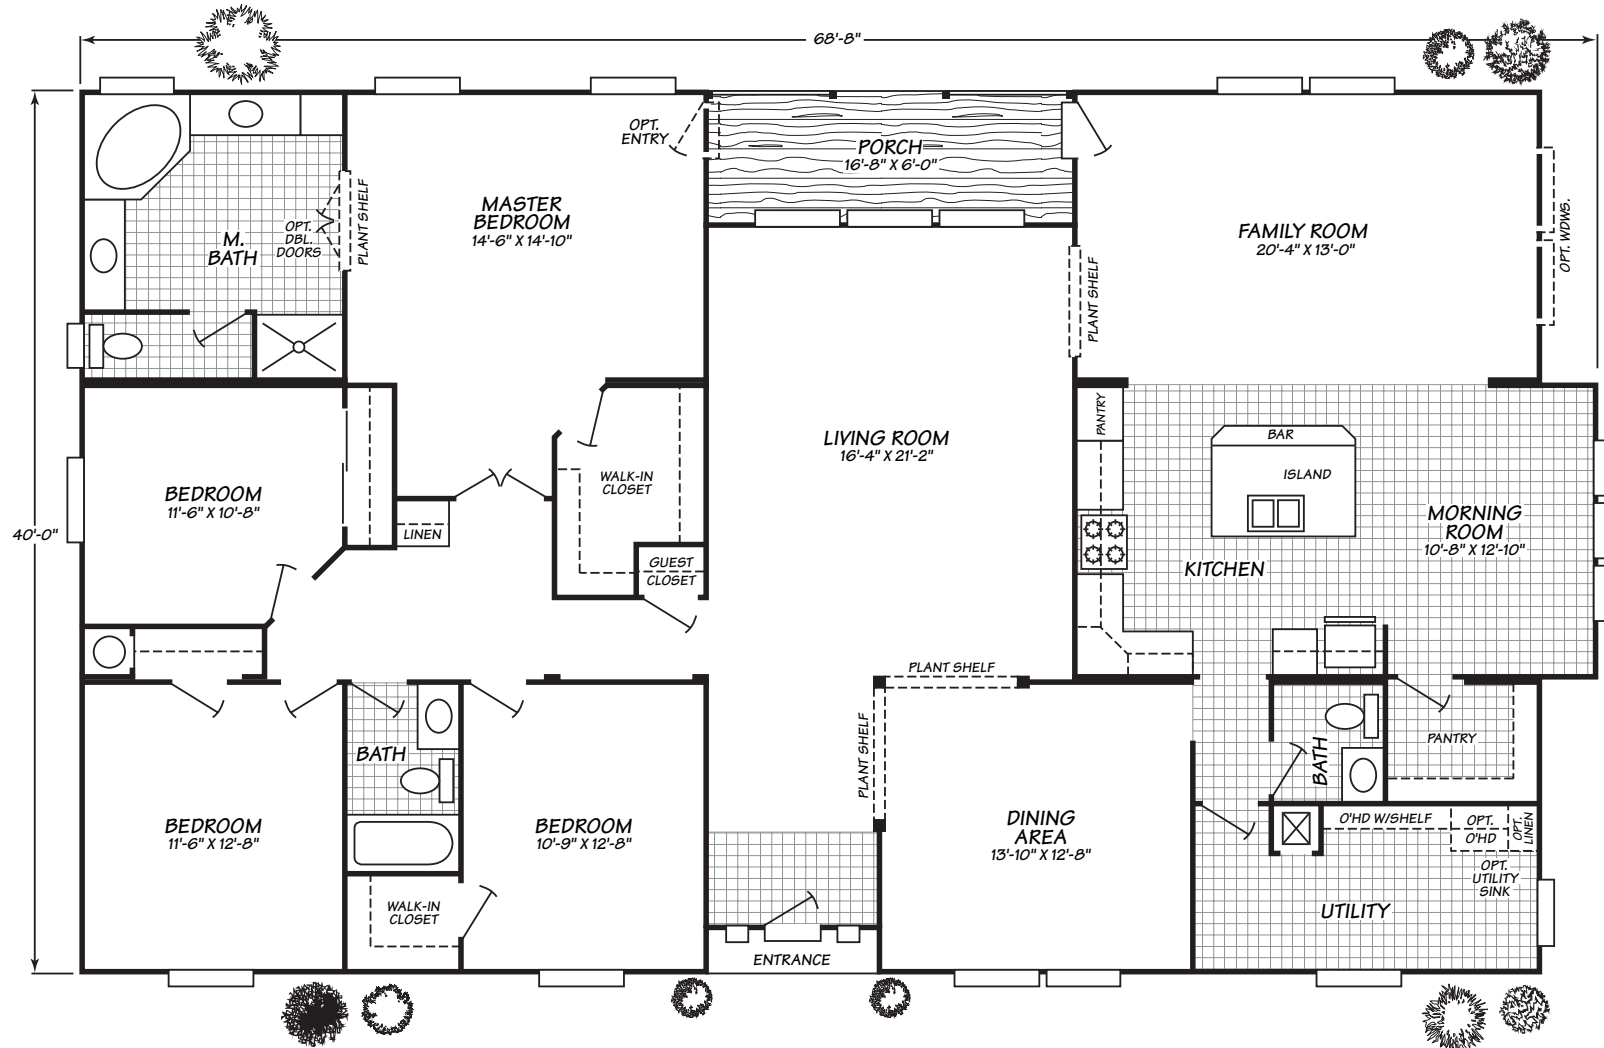

Tradition Series Model 7684F

4 Bedrooms • 2½ Baths • 2,551 Square Feet

Fleetwood Homes reserves the right to change colors, prices, specifications, models, dimensions and materials without notice. Rendering and diagrams are meant to be representative and, in keeping with Fleetwood's policy of constant updating and improvement, may vary from the actual home. All dimensions are nominal and approximated. Square footage is measured from exterior wall to exterior wall, and is an approximate figure. Length indicated in floorplans is floor length only. The length of the hitch is not included. (Add four feet to arrive at transportable length.) Ask your retailer for specifics. PRICES AND SPECIFICATIONS SUBJECT TO CHANGE WITHOUT NOTICE OR OBLIGATION.